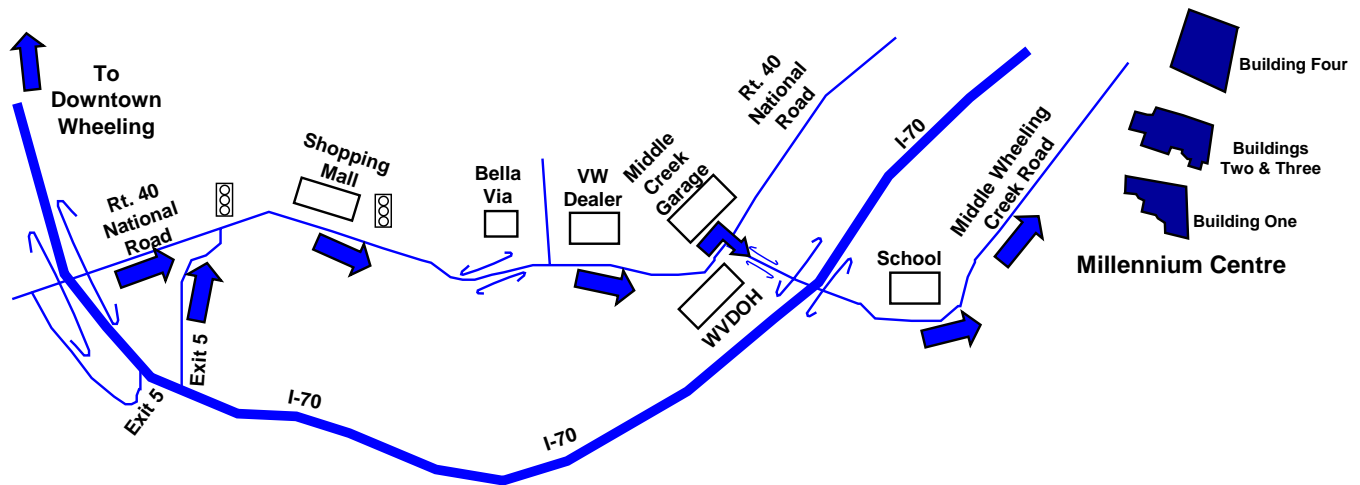

Directions to Touchstone Research Laboratory, Ltd.

The Millennium Centre - Triadelphia, West Virginia 26059
Voice: (304) 547-5800 Fax: (304) 547-5764 info@trl.com

1. Take Interstate 70 to Exit 5 (ElmGrove/Triadelphia Exit).
2. Turn right off Exit 5 onto National Road.
3. Head East on National Road for 1 mile. (Pass a small shopping mall, the Bella Via Restaurant and a VW Dealership.)
4. After 1 mile on National Road, turn right onto Middle Wheeling Creek Road. (Middle Creek Garage will be on your left; WV DOH Garage on your right.)
5. Travel 1 mile on Middle Wheeling Creek Road to the Millennium Centre on your right. (You will pass under I-70 and pass Middle Creek Elementary School on your left.)